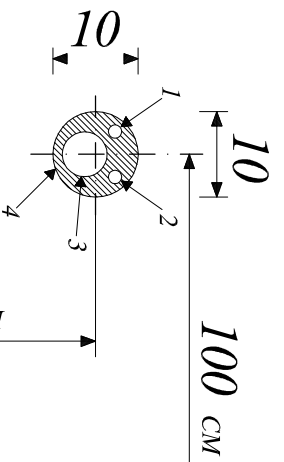

LAVAGGIO DIAMOND SLIM  
 WASH-UNIT DIAMOND SLIM  
 BAC DE LAVAGE DIAMOND SLIM

WALL  
 PARETE  
 PAROI

FLOOR  
 PAVIMENTO  
 SOL

- 1 = CALDO 3/8" - WARM 3/8" - CHAUD 3/8"
- 2 = FREDDO 3/8" - COLD 3/8" - FROID 3/8"
- 3 = SCARICO Ø 4 CM int. - DRAIN Ø 4 CM int. - EVACUATION Ø 4 CM int.
- 4 = AREA - WORKING AREA - AREA

ZONA AREA USCITA CAVI ELETTRICI  
 AREA ELECTRIC CABLES OUT  
 SORTIE CABLES ELECTRIQUES

FISSAGGIO A PAVIMENTO  
 FLOOR FIXING  
 FIXATION AU SOL