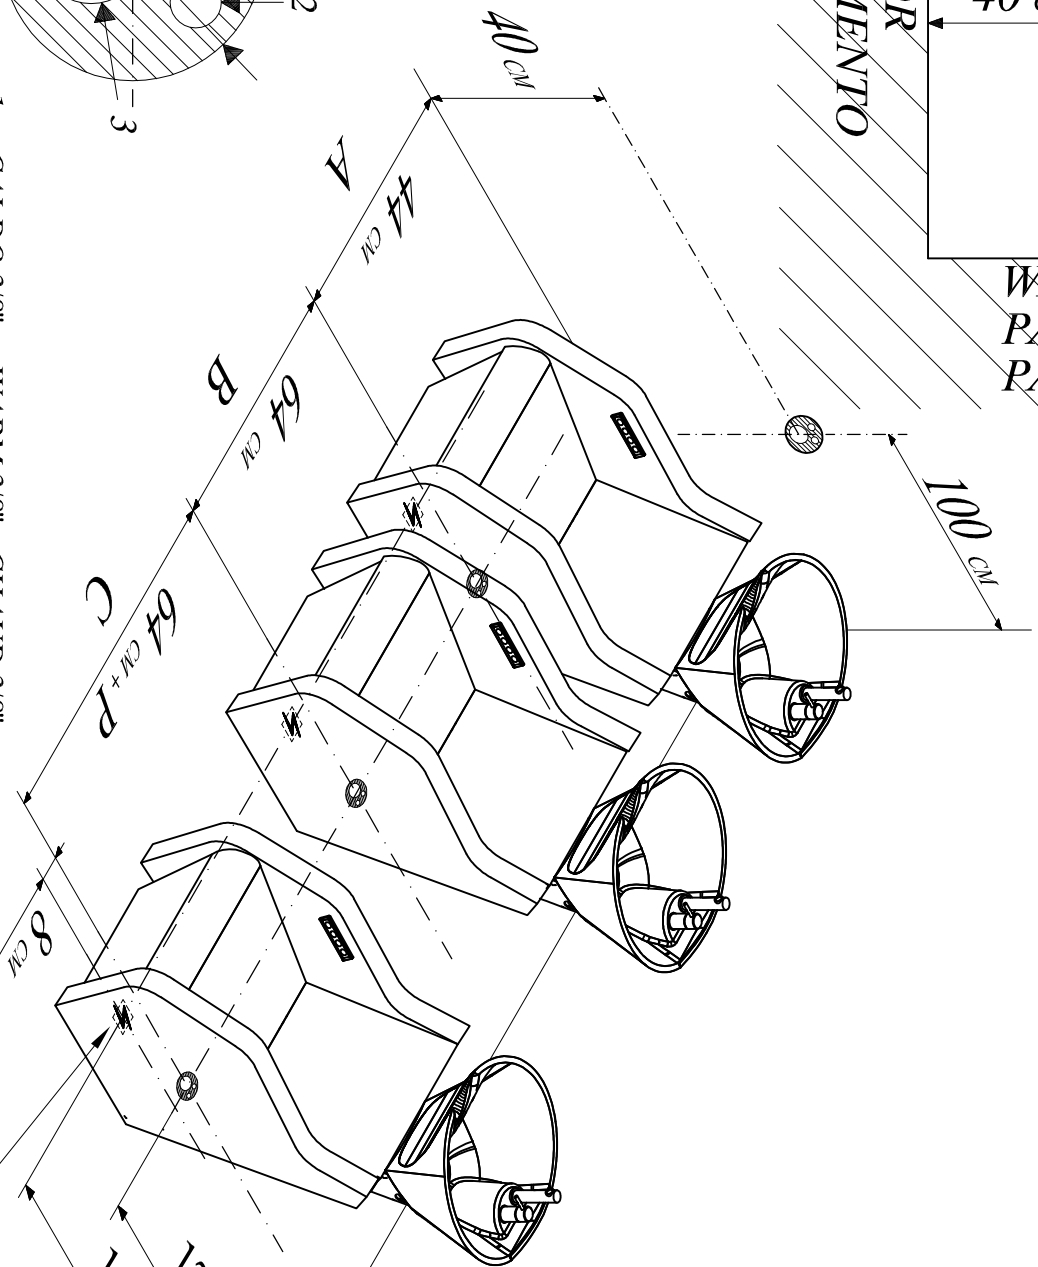

LAVAGGIO DIAMOND SLIM  
 WASH-UNIT DIAMOND SLIM  
 BAC DE LAVAGE DIAMOND SLIM

WALL  
 PARETE  
 PAROI

FLOOR  
 PAVIMENTO  
 SOL

- 1 = CALDO 3/8" - WARM 3/8" - CHAUD 3/8"
- 2 = FREDDO 3/8" - COLD 3/8" - FROID 3/8"
- 3 = SCARICO Ø 4 CM int. - DRAIN Ø 4 CM int. - EVACUATION Ø 4 CM int.
- 4 = AREA - WORKING AREA - AREA

ZONA AREA USCITA CAVI ELETTRICI  
 AREA ELECTRIC CABLES OUT  
 SORTIE CABLES ELECTRIQUES

FISSAGGIO A PAVIMENTO  
 FLOOR FIXING  
 FIXATION AU SOL